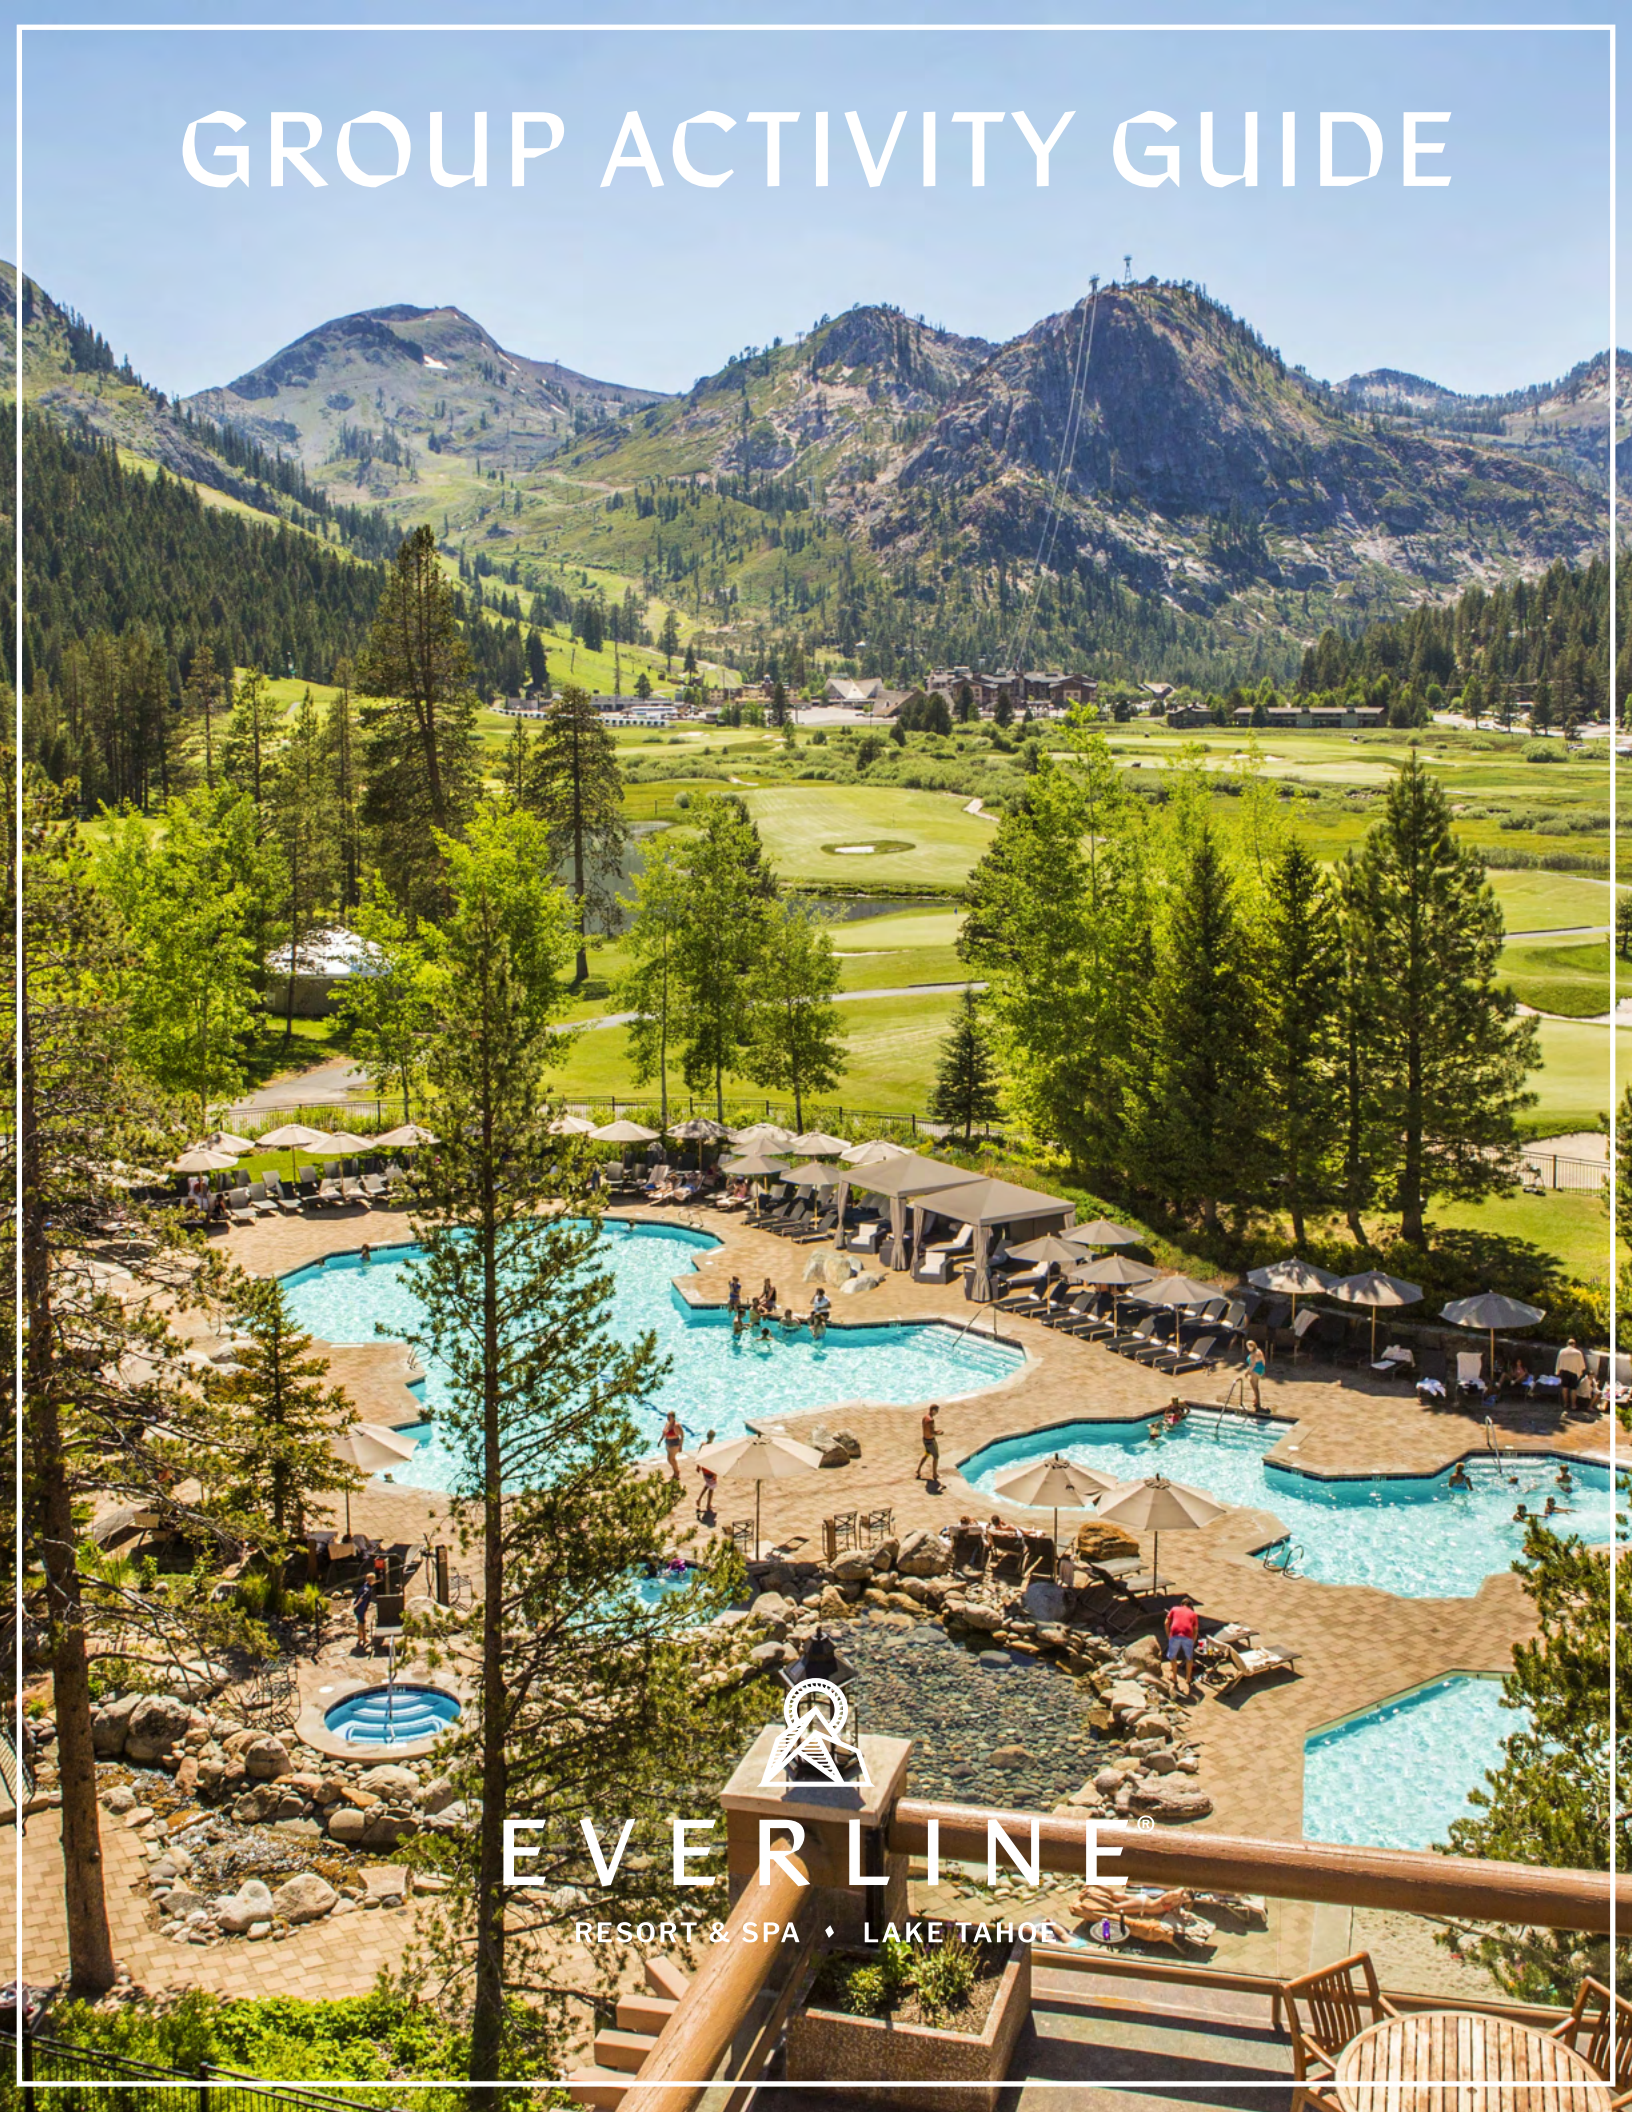

GROUP ACTIVITY GUIDE

EVERLINE®

RESORT & SPA ♦ LAKE TAHOE

We take your fun to its peak

DELIVERING HIGH-ALTITUDE FUN IN A DRAMATIC ALPINE VALLEY

Nestled in a picturesque mountain sanctuary at the foot of Olympic Valley, Everline Resort & Spa is a haven near North Lake Tahoe. Embraced by the Six Peaks of the Sierra Nevada, our resort promises unforgettable group adventures.

Experience guided fly-fishing, traverse six miles of scenic trails, and relax in our inviting outdoor swimming pools.

Explore miles of hiking and biking trails, sail on Lake Tahoe, and indulge in boating, rafting, and paddleboarding adventures. At Everline Resort & Spa, every season promises pure, unrestrained fun.